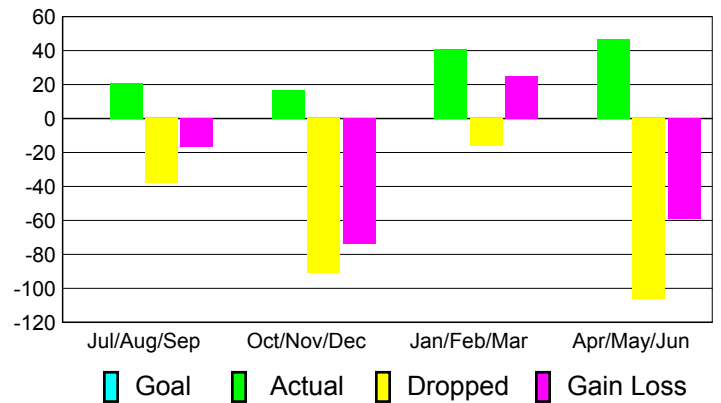

Membership Results 2010-2011

Goal, New, Dropped, Gain/Loss

Comparison of Membership Gain/Loss

Current Year Compared to the Previous Year