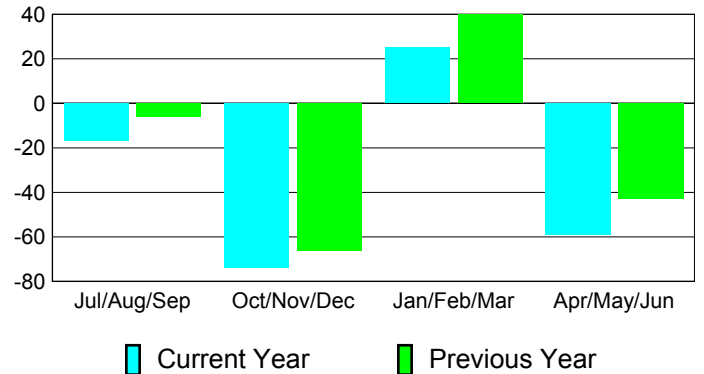

Membership Results
2010-2011

Membership
2009-2010

Month	Net Memb Goal	Actual New Memb	Actual Dropped Memb	Gain/Loss of Memb	Gain/Loss of Memb
Jul/Aug/Sep	0	21	-38	-17	-6
Oct/Nov/Dec	0	17	-91	-74	-66
Jan/Feb/Mar	0	41	-16	25	40
Apr/May/June	0	47	-106	-59	-43
Totals	0	126	-251	-125	-75

Membership Results 2010-2011

Goal, New, Dropped, Gain/Loss

Comparison of Membership Gain/Loss

Current Year Compared to the Previous Year

Gender Comparison 2010-2011

Jul/Aug/Sep

Oct/Nov/Dec

Jan/Feb/Mar

Apr/May/June

Male

Female