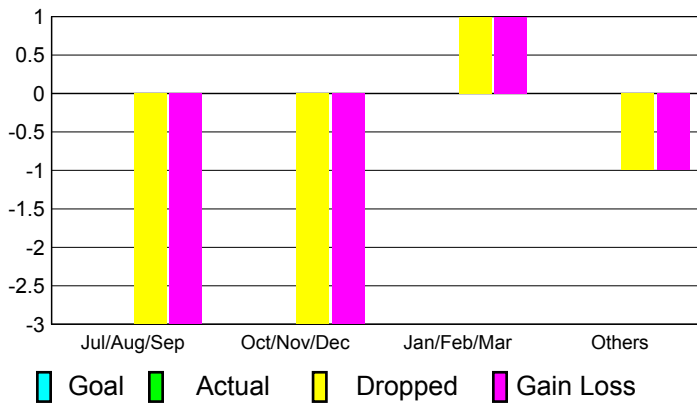

2010-2011 GMT Reports for District (or Undistricted) **District 310 A1**

GMT: **SOMSAKDI LOVISUTH**

Location: **THAILAND**

GMT CA: **5**

CLUBS

Club Results
2010-2011

Clubs
2009-2010

Month	New Club Goal	Actual New Clubs	Actual Dropped Clubs	Gain/Loss of Clubs	Gain/Loss of Clubs
Jul/Aug/Sep	0	0	-3	-3	0
Oct/Nov/Dec	0	0	-3	-3	0
Jan/Feb/Mar	0	0	1	1	1
Apr/May/June	0	0	-1	-1	1
Totals	0	0	-6	-6	2

Club Results 2010-2011

Goal, New, Dropped, Gain/Loss

Comparison of Club Gain/Loss

Current Year Compared to the Previous Year

YTD Status Quo Clubs 2010-2011

Status Quo Clubs Compared to Status Quo Members

MEMBERSHIP

Membership Results
2010-2011

Membership
2009-2010

Month	Net Memb Goal	Actual New Memb	Actual Dropped Memb	Gain/Loss of Memb	Gain/Loss of Memb
Jul/Aug/Sep	0	21	-38	-17	-6
Oct/Nov/Dec	0	17	-91	-74	-66
Jan/Feb/Mar	0	41	-16	25	40
Apr/May/June	0	47	-106	-59	-43
Totals	0	126	-251	-125	-75