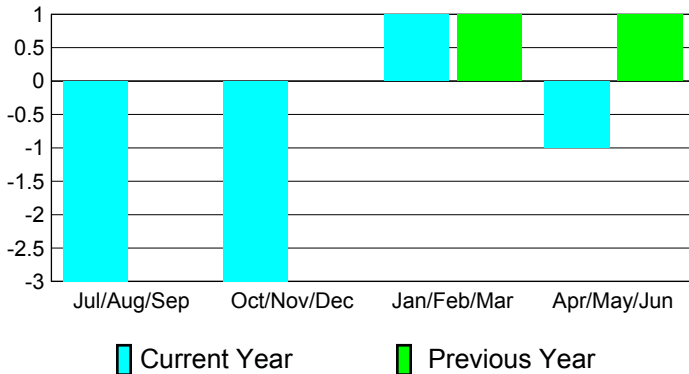

2010-2011 GMT Reports for District (or Undistricted) **District 310 A1**

GMT: **SOMSAKDI LOVISUTH**

Location: **THAILAND**

GMT CA: **5**

CLUBS

Club Results
2010-2011

Clubs
2009-2010

Month	New Club Goal	Actual New Clubs	Actual Dropped Clubs	Gain/Loss of Clubs	Gain/Loss of Clubs
Jul/Aug/Sep	0	0	-3	-3	0
Oct/Nov/Dec	0	0	-3	-3	0
Jan/Feb/Mar	0	0	1	1	1
Apr/May/June	0	0	-1	-1	1
Totals	0	0	-6	-6	2

Club Results 2010-2011

Goal, New, Dropped, Gain/Loss

Comparison of Club Gain/Loss

Current Year Compared to the Previous Year

YTD Status Quo Clubs 2010-2011

Status Quo Clubs Compared to Status Quo Members

MEMBERSHIP